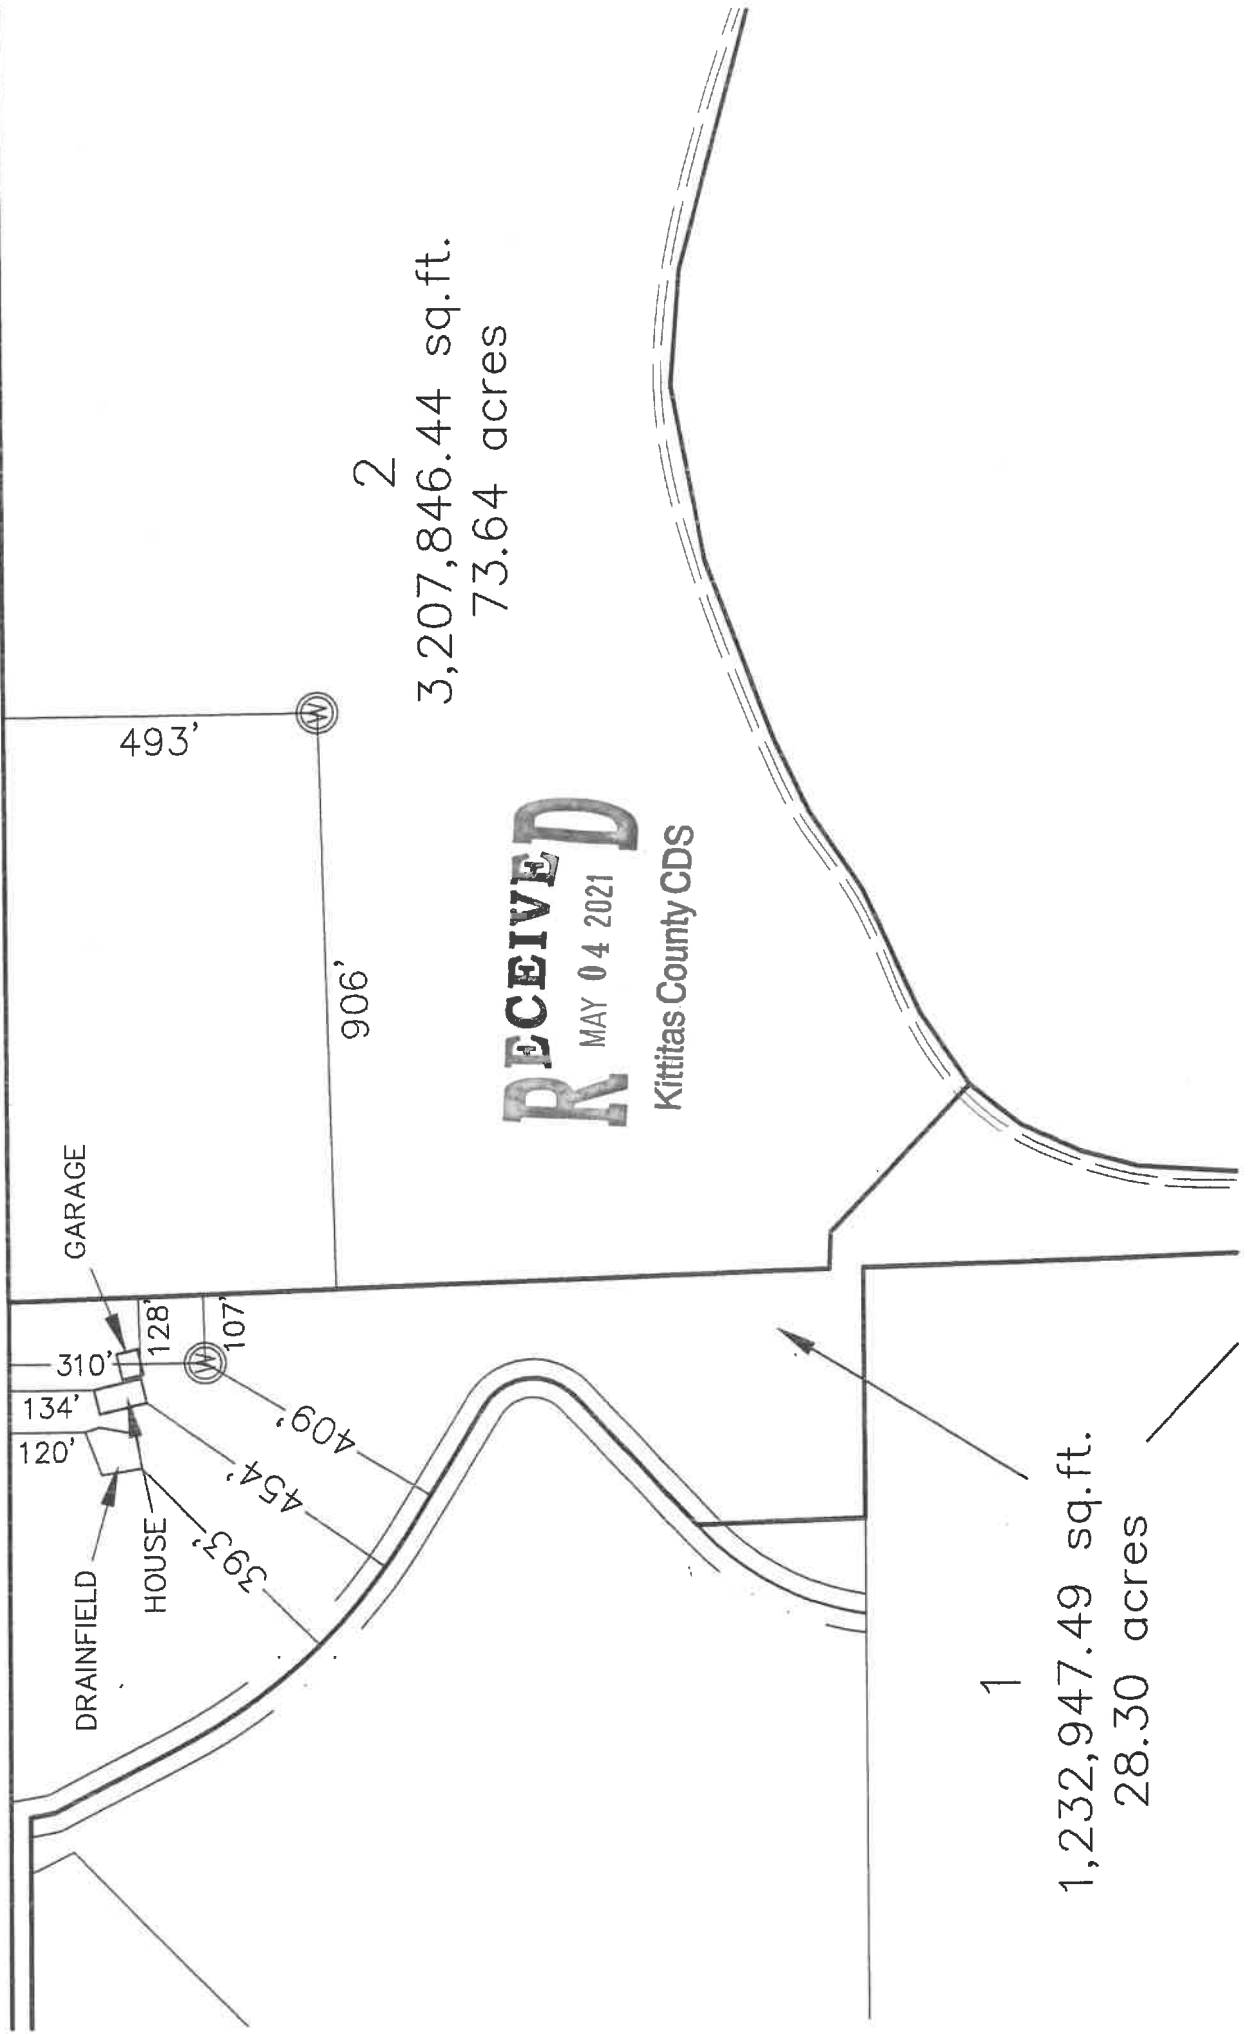

SITE PLAN

NIEHOFF/RICARD BLA

SCALE: 1" = 300'

RECEIVED
MAY 04 2021

Kittitas County CDS